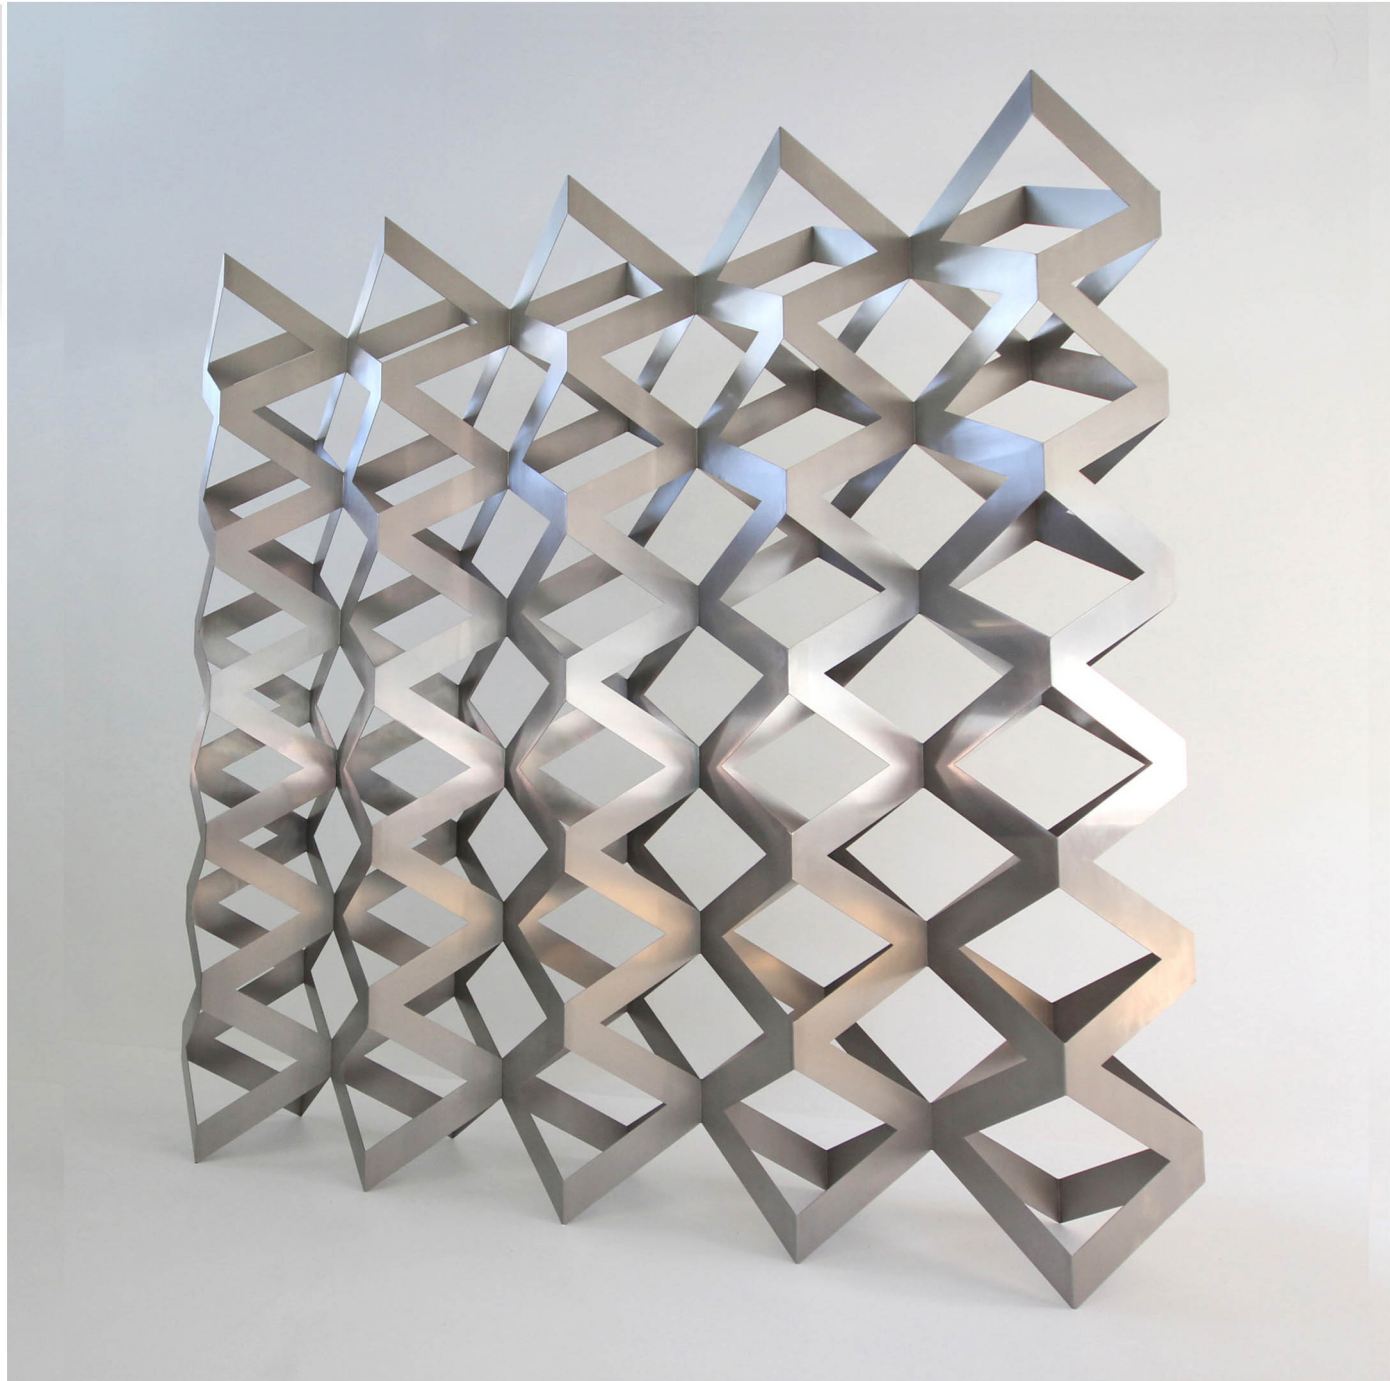

FREESTANDING DECORATIVE SCREEN
DEEP, BRANCHING, SHAPE-SHIFTING
DIMENSIONS: 2050W X 2100H X 420D OR CUSTOM SIZES
MATERIAL: CORTEN STEEL

CRYSTAL SCREEN CORTEN

KORBAN/FLAUBERT

FREESTANDING DECORATIVE SCREEN
DEEP, FACETED, SHAPE-SHIFTING
DIMENSIONS: 2180W X 2100H X 400D OR CUSTOM SIZES
MATERIAL: STAINLESS STEEL

CRYSTAL SCREEN
KORBAN/FLAUBERT